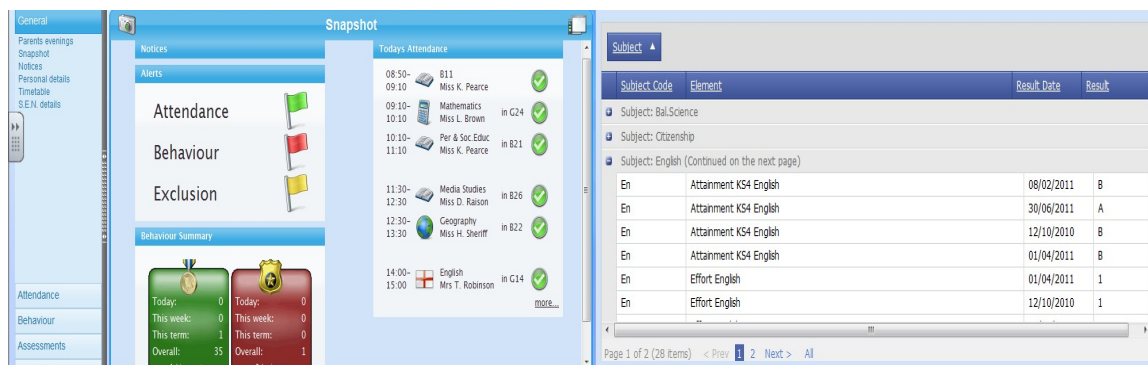

**Park Hall
Academy**

Dear Parent/Carer,

The INSIGHT launch is coming soon: please make sure you've given us your email address so that your family doesn't miss out!

INSIGHT is an online system that allows you to track your children's progress as well as their attendance and their behaviour, from the comfort of your own home. Park Hall Academy is proud of its students and all their achievements and we want you to be as informed as possible about how well they are doing. We believe INSIGHT is a huge leap forward; already our parent pilot group have been really impressed by it.

In order for a username and password to be generated for your family to access INSIGHT we require a valid email address. Many of you have already given us this information however; there are many families who have not. We would greatly appreciate the return of the reply slip below stating an email address that you would like us to use.

The new INSIGHT online system is an exciting step forward in our drive to improve communications between Park Hall Academy and our many parents and carers, below is a small example of what INSIGHT can show you.

Kind Regards,

KMurrell

Ms K Murrell
Director of Whole Academy Communications

I (Name): _____ am the 1st priority contact for the student(s) named below. *(If you have more than one child at Park Hall Academy for whom you are the priority contact please write **all their names** on the list below and send in only **one reply slip**)*

Name: _____ TutorGroup: _____

Name: _____ Tutor Group: _____

Name: _____ Tutor Group: _____

My contact email address is: _____

Please ensure you write as clearly as possible to avoid incorrect emails being added to

Principal: Tony Morrison

Water Orton Road, Castle Bromwich, Birmingham B36 9HF. Tel: 0121 748 0400 Fax: 0121 748 0414
Website: www.parkhallschool.org.uk Email: post@parkhall.solihull.sch.uk

Park Hall Academy is a limited company registered in England and Wales with number 6988928
Registered Office: Water Orton Road, Castle Bromwich, West Midlands B36 9HF